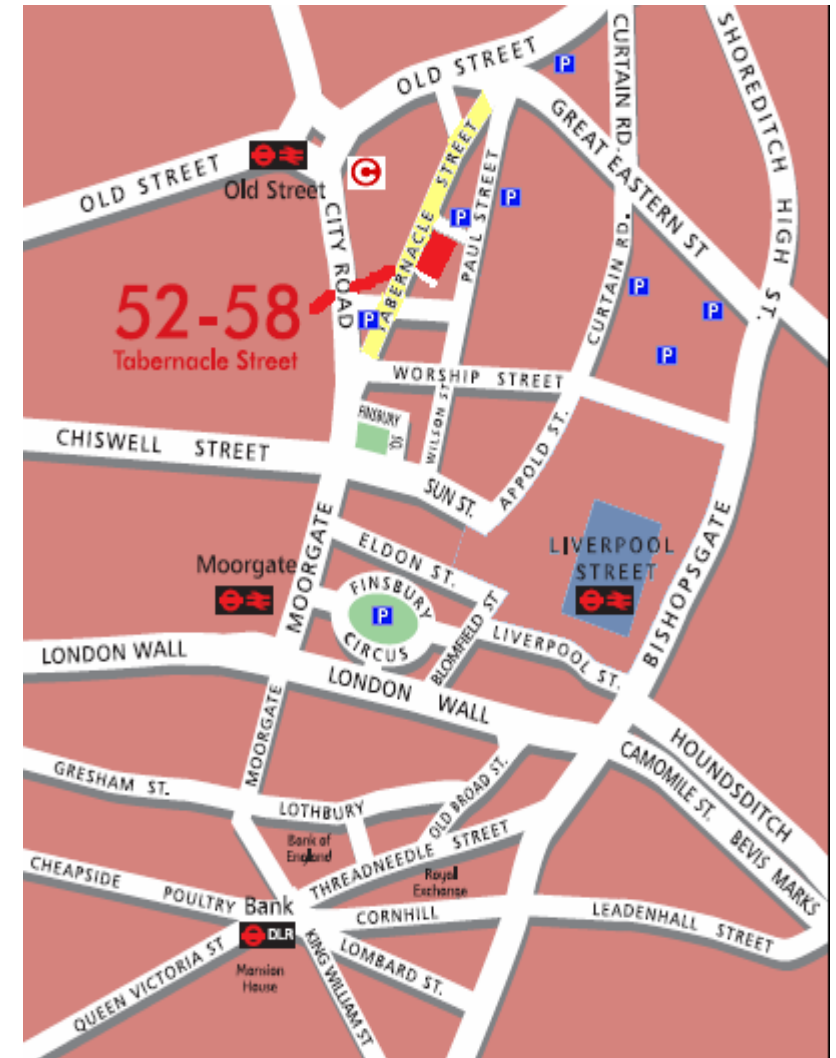

Directions to Fanshawe LLP

52 – 58 Tabernacle Street, EC2A 4NJ

Underground / Overground

All of the following stations are less than ten minutes' walk

Liverpool Street – Central / Metropolitan and Circle / One Railways: Broadgate exit

Moorgate – Northern / Metropolitan and Circle Lines, Thameslink, WAGN: follow signs for Finsbury Square

Old Street – Northern Line / WAGN: exit 4, City Road south

Bank - Northern / Central Line / Waterloo and City / DLR

Buses

Numbers 21, 43, 76, 141, 205, 214 and 271 stop on City Road/Epworth Street

Numbers 55 and 243 stop on Old Street near Old Street Station

Numbers 8, 11, 23, 26, 35, 42, 47, 48, 67, 78, 133, 149, 153, 214, 242, 271, 344, 388 stop at Liverpool Street Station or on Bishopsgate

Numbers 100, 153, 205 stop at or near to Moorgate Station

Numbers 35, 47 stop on Curtain Road

Car parking

Tabernacle Street is one-way and should be approached from the City Road junction

A number of car parks are located nearby in Paul Street, Finsbury Square and Clere Street

There is limited on street parking in the surrounding roads

Tabernacle Street is located just inside the Congestion Charge Zone

Telephone 020 7608 1760 – Facsimile 0020 7608 1904

Overnight Accommodation

A new hotel is located at the junction of Tabernacle Street and City Road

In line with our environmental policy travel by public transport is actively encouraged